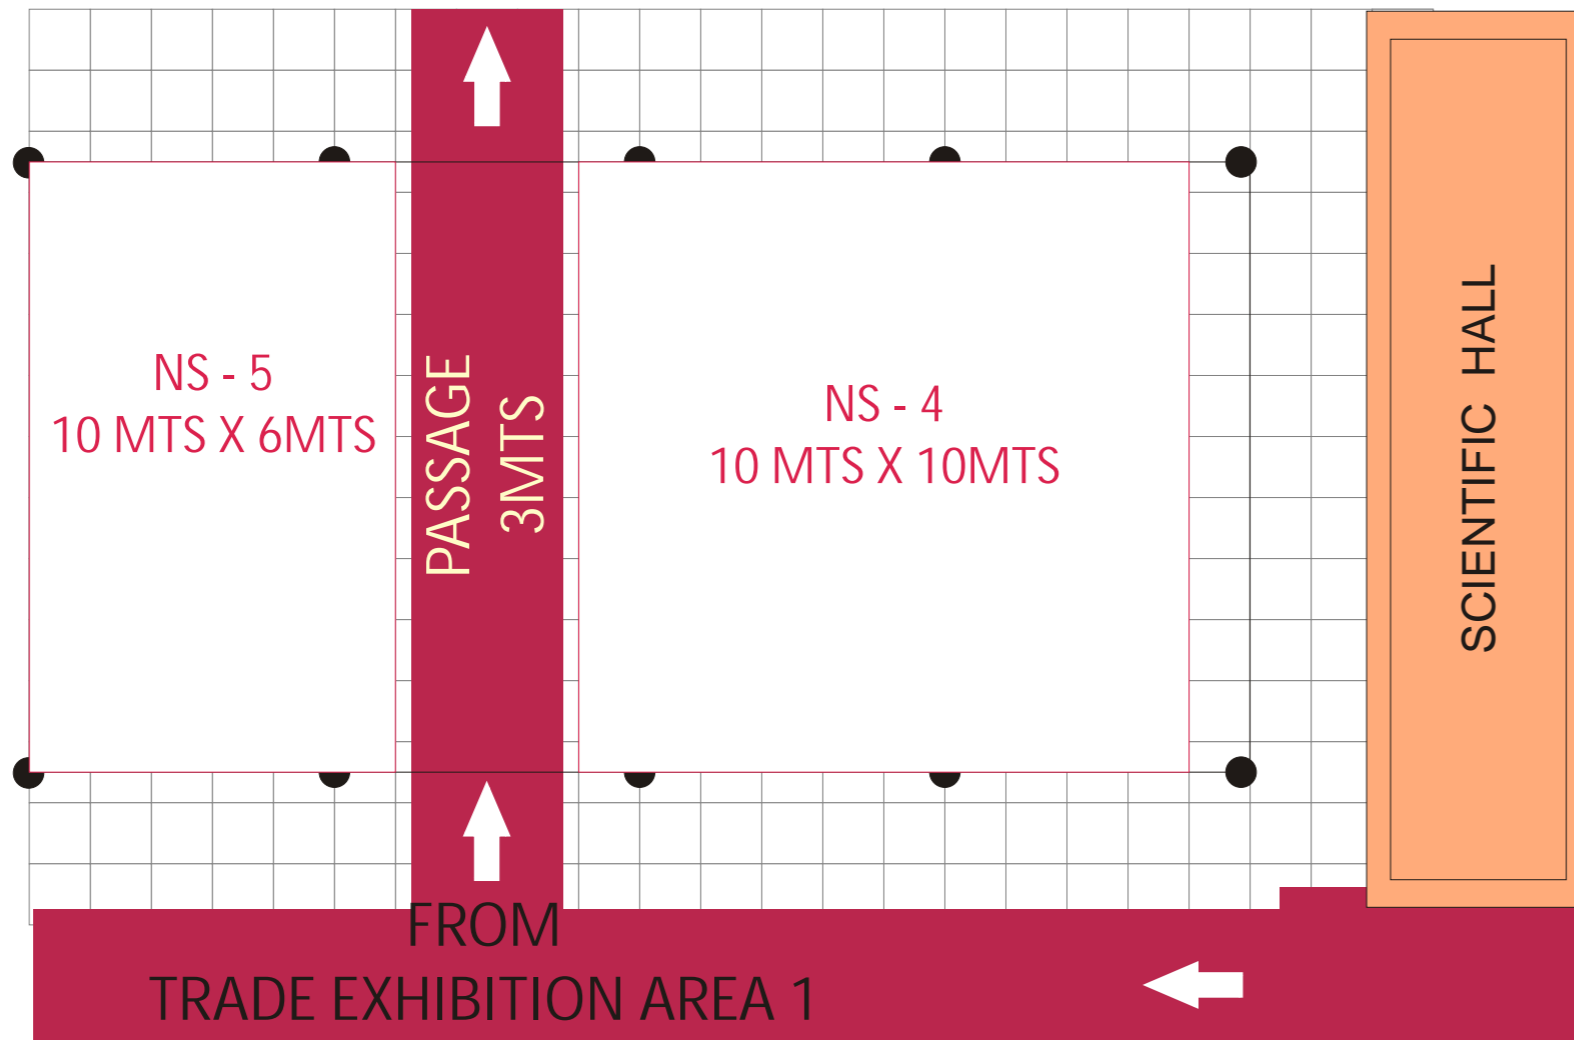

WAY TO
FOOD COURT
&
EXHIBITION
CONTINUED

PROPOSED LAYOUT FOR EXHIBITION AT POOL SIDE LAWNS (TRADE AREA 3)

IOACON 2013

3rd - 8th DECEMBER 2013

PROPOSED LAYOUT FOR EXHIBITION AT TENNIS COURT (TRADE AREA 2)

IOACON 2013, 3rd - 8th DECEMBER 2013

Scale: 1:1mtr

**PROPOSED LAYOUT FOR EXHIBITION AT BANQUET COURT
IOACON 2013
3rd - 8th DECEMBER 2013**

WAY TO
FOOD COURT & EXHIBITION
CONTINUED

**PROPOSED LAYOUT FOR EXHIBITION AT ANNAPURNA LAWNS
IOACON 2013
3rd - 8th DECEMBER 2013**