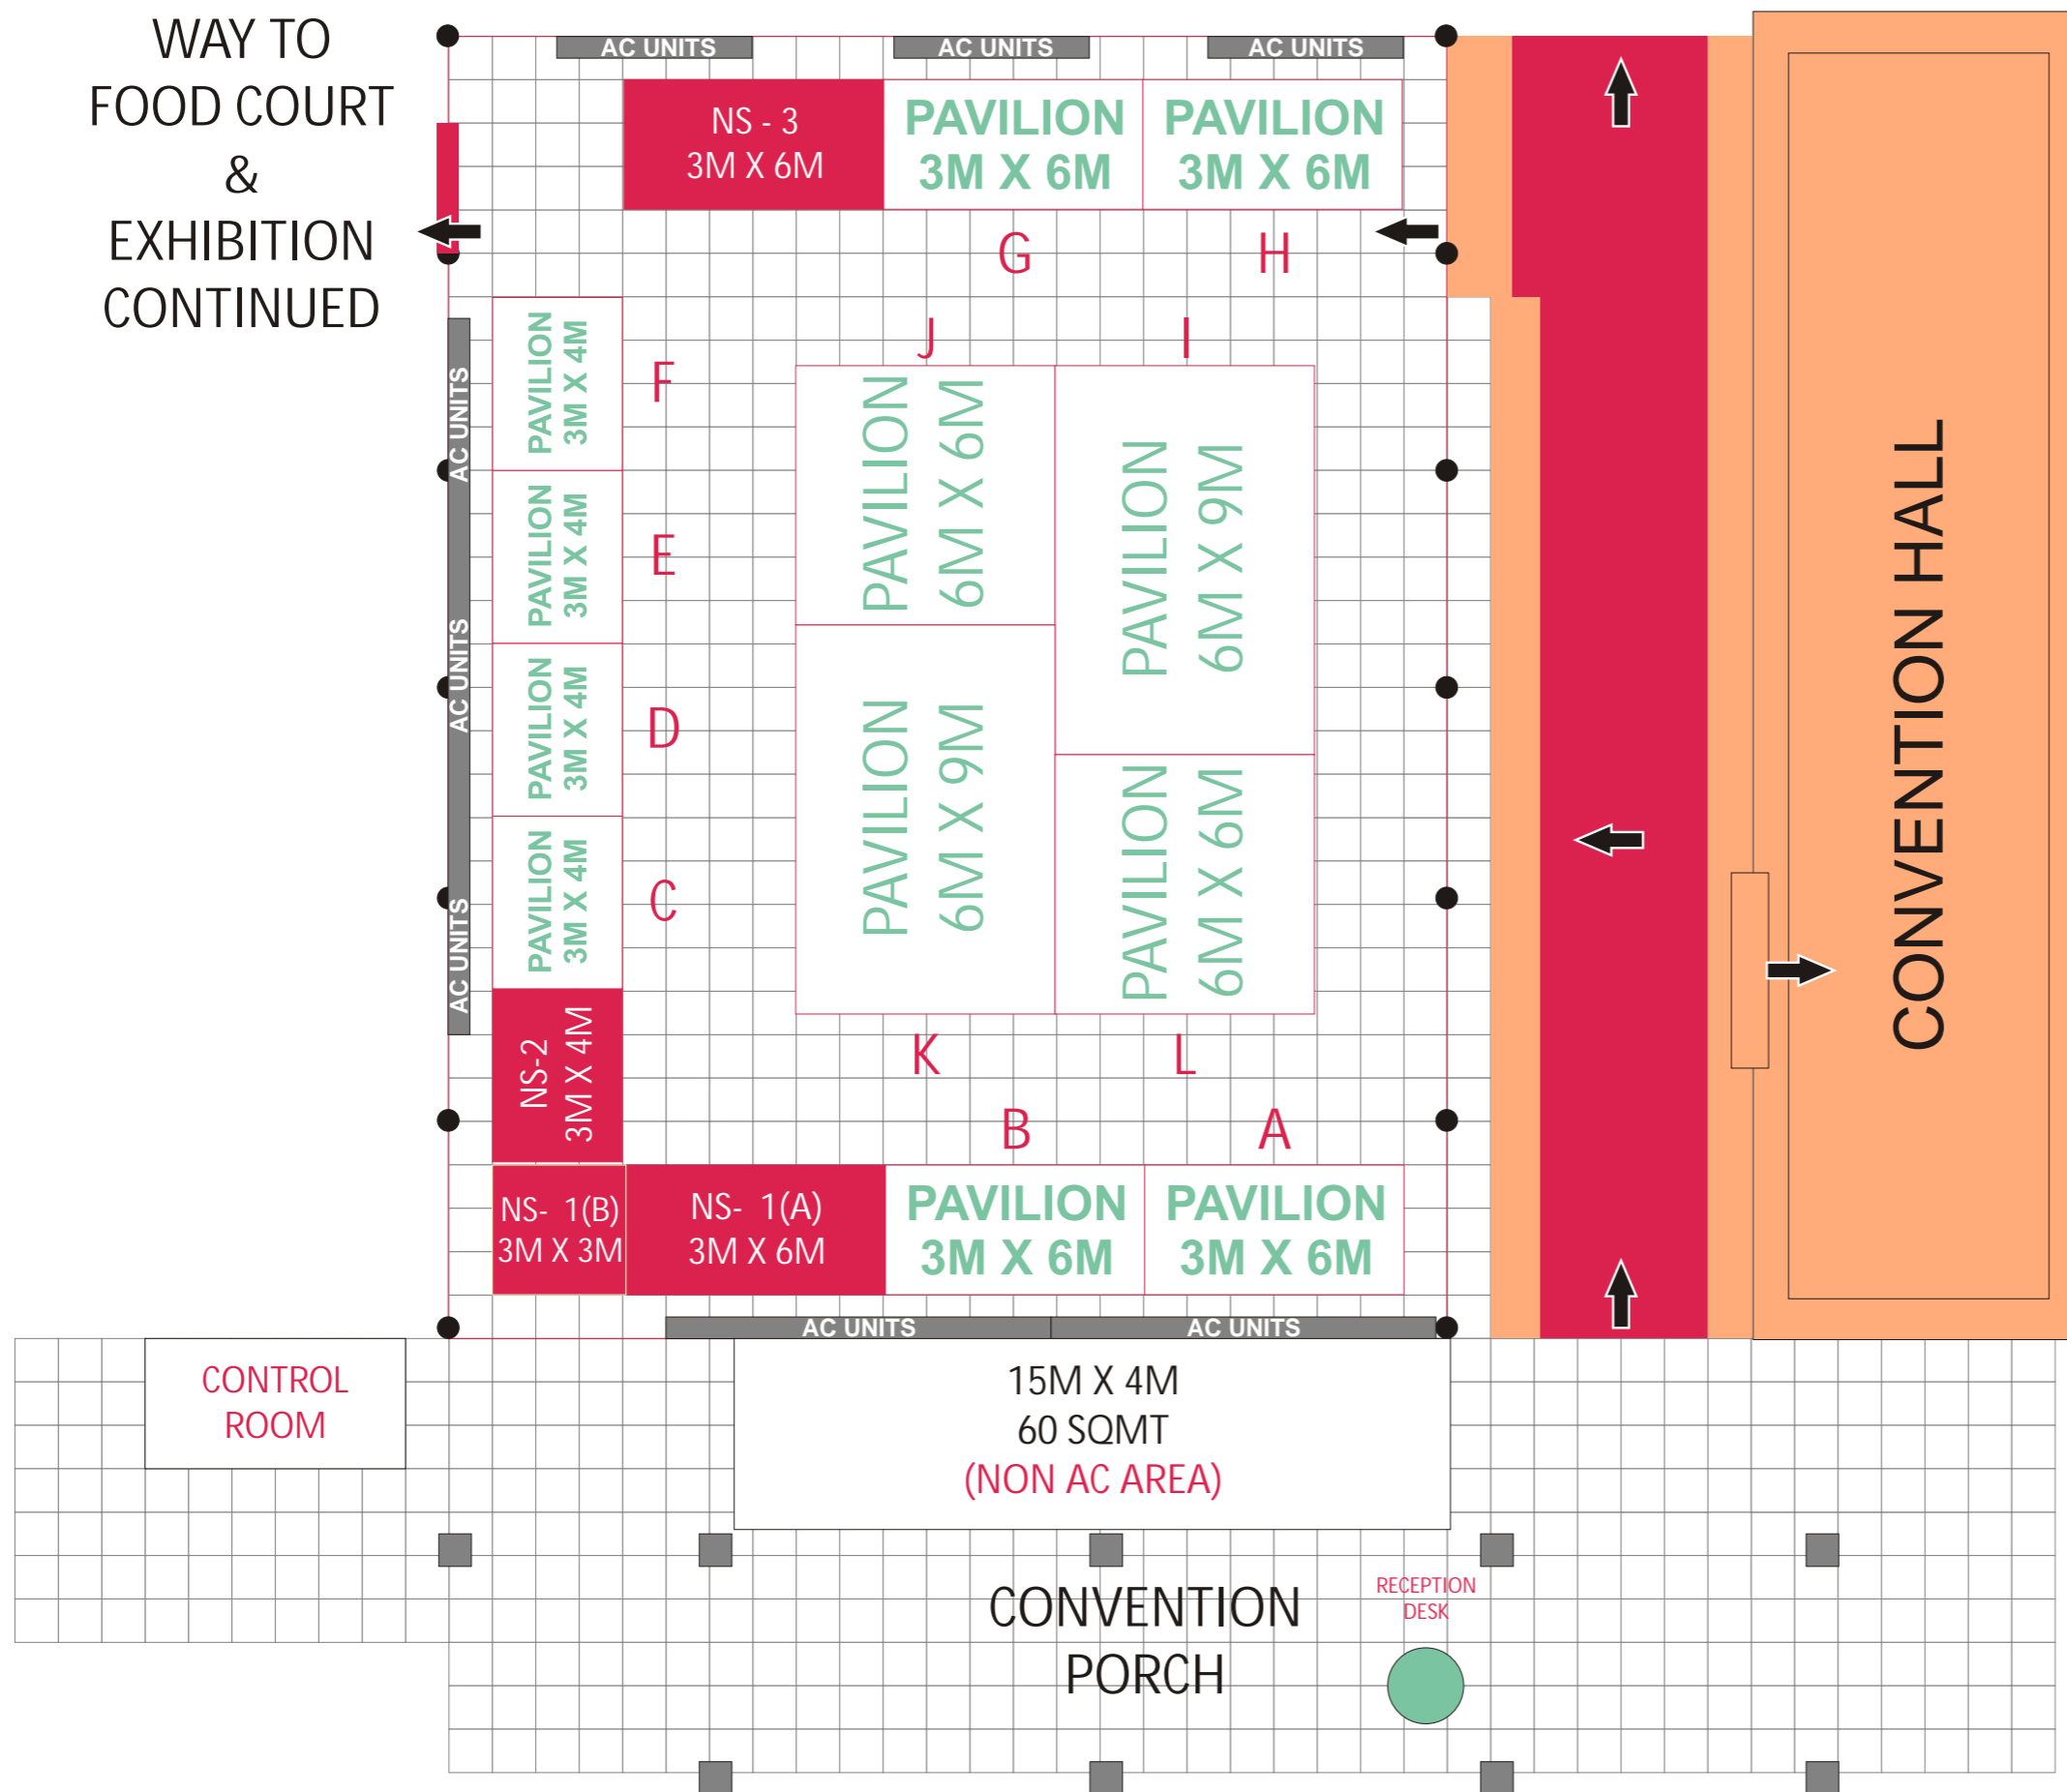

PROPOSED LAYOUTS

HOTEL JAYPEE PALACE & CONVENTION CENTER AGRA

IOACON 2013

TRADE AREA 1 - EXHIBITION COURT

TRADE AREA 2 - TENNIS COURT

TRADE AREA 3 - POOL SIDE LAWNS

PROPOSED LAYOUT FOR EXHIBITION AT EXHIBITION COURT IOACON 2013 3rd - 8th DECEMBER 2013

WAY TO
FOOD COURT
&
EXHIBITION
CONTINUED

PROPOSED LAYOUT FOR EXHIBITION AT POOL SIDE LAWNS (TRADE AREA 3)

IOACON 2013

3rd - 8th DECEMBER 2013

PROPOSED LAYOUT FOR EXHIBITION AT TENNIS COURT (TRADE AREA 2)

IOACON 2013, 3rd - 8th DECEMBER 2013

Scale: 1:1mtr

**PROPOSED LAYOUT FOR EXHIBITION AT BANQUET COURT
IOACON 2013
3rd - 8th DECEMBER 2013**

WAY TO
FOOD COURT & EXHIBITION
CONTINUED

**PROPOSED LAYOUT FOR EXHIBITION AT ANNAPURNA LAWNS
IOACON 2013
3rd - 8th DECEMBER 2013**