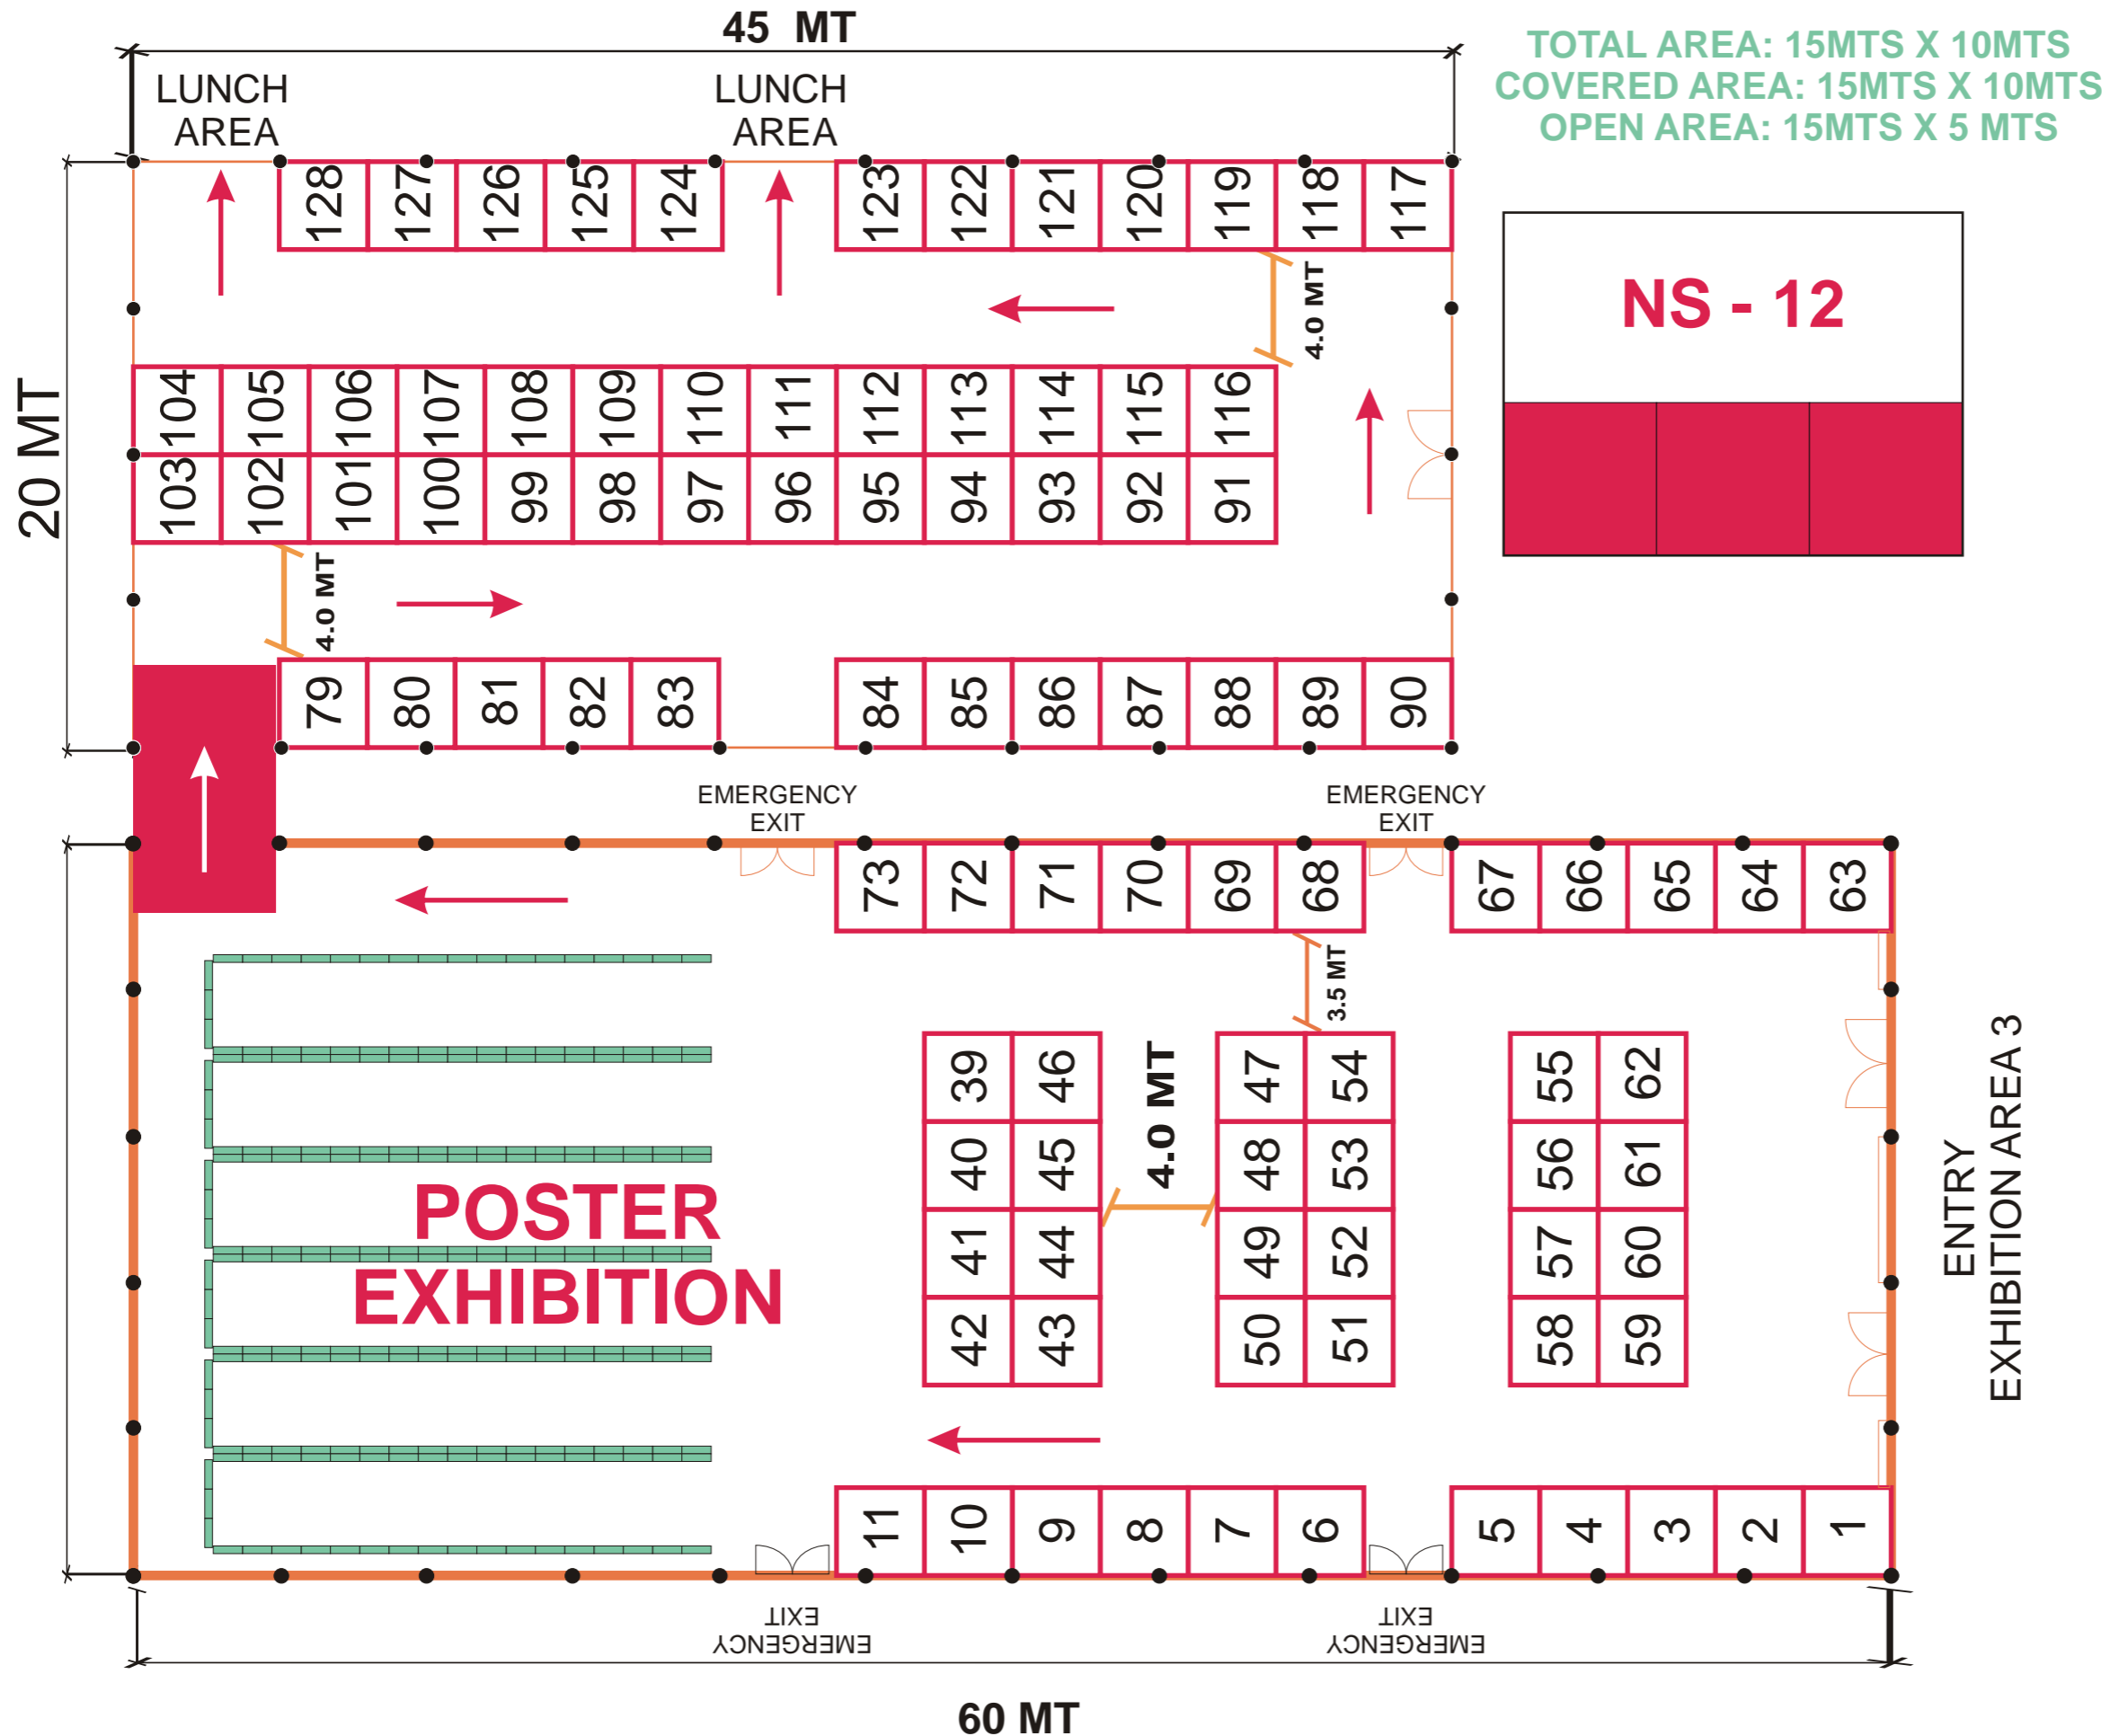

PROPOSED LAYOUTS

HOTEL JAYPEE PALACE & CONVENTION CENTER AGRA

IOACON 2013

TRADE AREA 1 - EXHIBITION COURT

TRADE AREA 2 - TENNIS COURT

TRADE AREA 3 - POOL SIDE LAWNS

PROPOSED LAYOUT FOR EXHIBITION AT EXHIBITION COURT IOACON 2013 3rd - 8th DECEMBER 2013

WAY TO
FOOD COURT
&
EXHIBITION
CONTINUED

PROPOSED LAYOUT FOR EXHIBITION AT POOL SIDE LAWNS (TRADE AREA 3)

IOACON 2013

3rd - 8th DECEMBER 2013

PROPOSED LAYOUT FOR EXHIBITION AT TENNIS COURT (TRADE AREA 2)

IOACON 2013, 3rd - 8th DECEMBER 2013

Scale: 1:1mtr

**PROPOSED LAYOUT FOR EXHIBITION AT BANQUET COURT
IOACON 2013
3rd - 8th DECEMBER 2013**

WAY TO
FOOD COURT & EXHIBITION
CONTINUED

**PROPOSED LAYOUT FOR EXHIBITION AT ANNAPURNA LAWNS
IOACON 2013
3rd - 8th DECEMBER 2013**