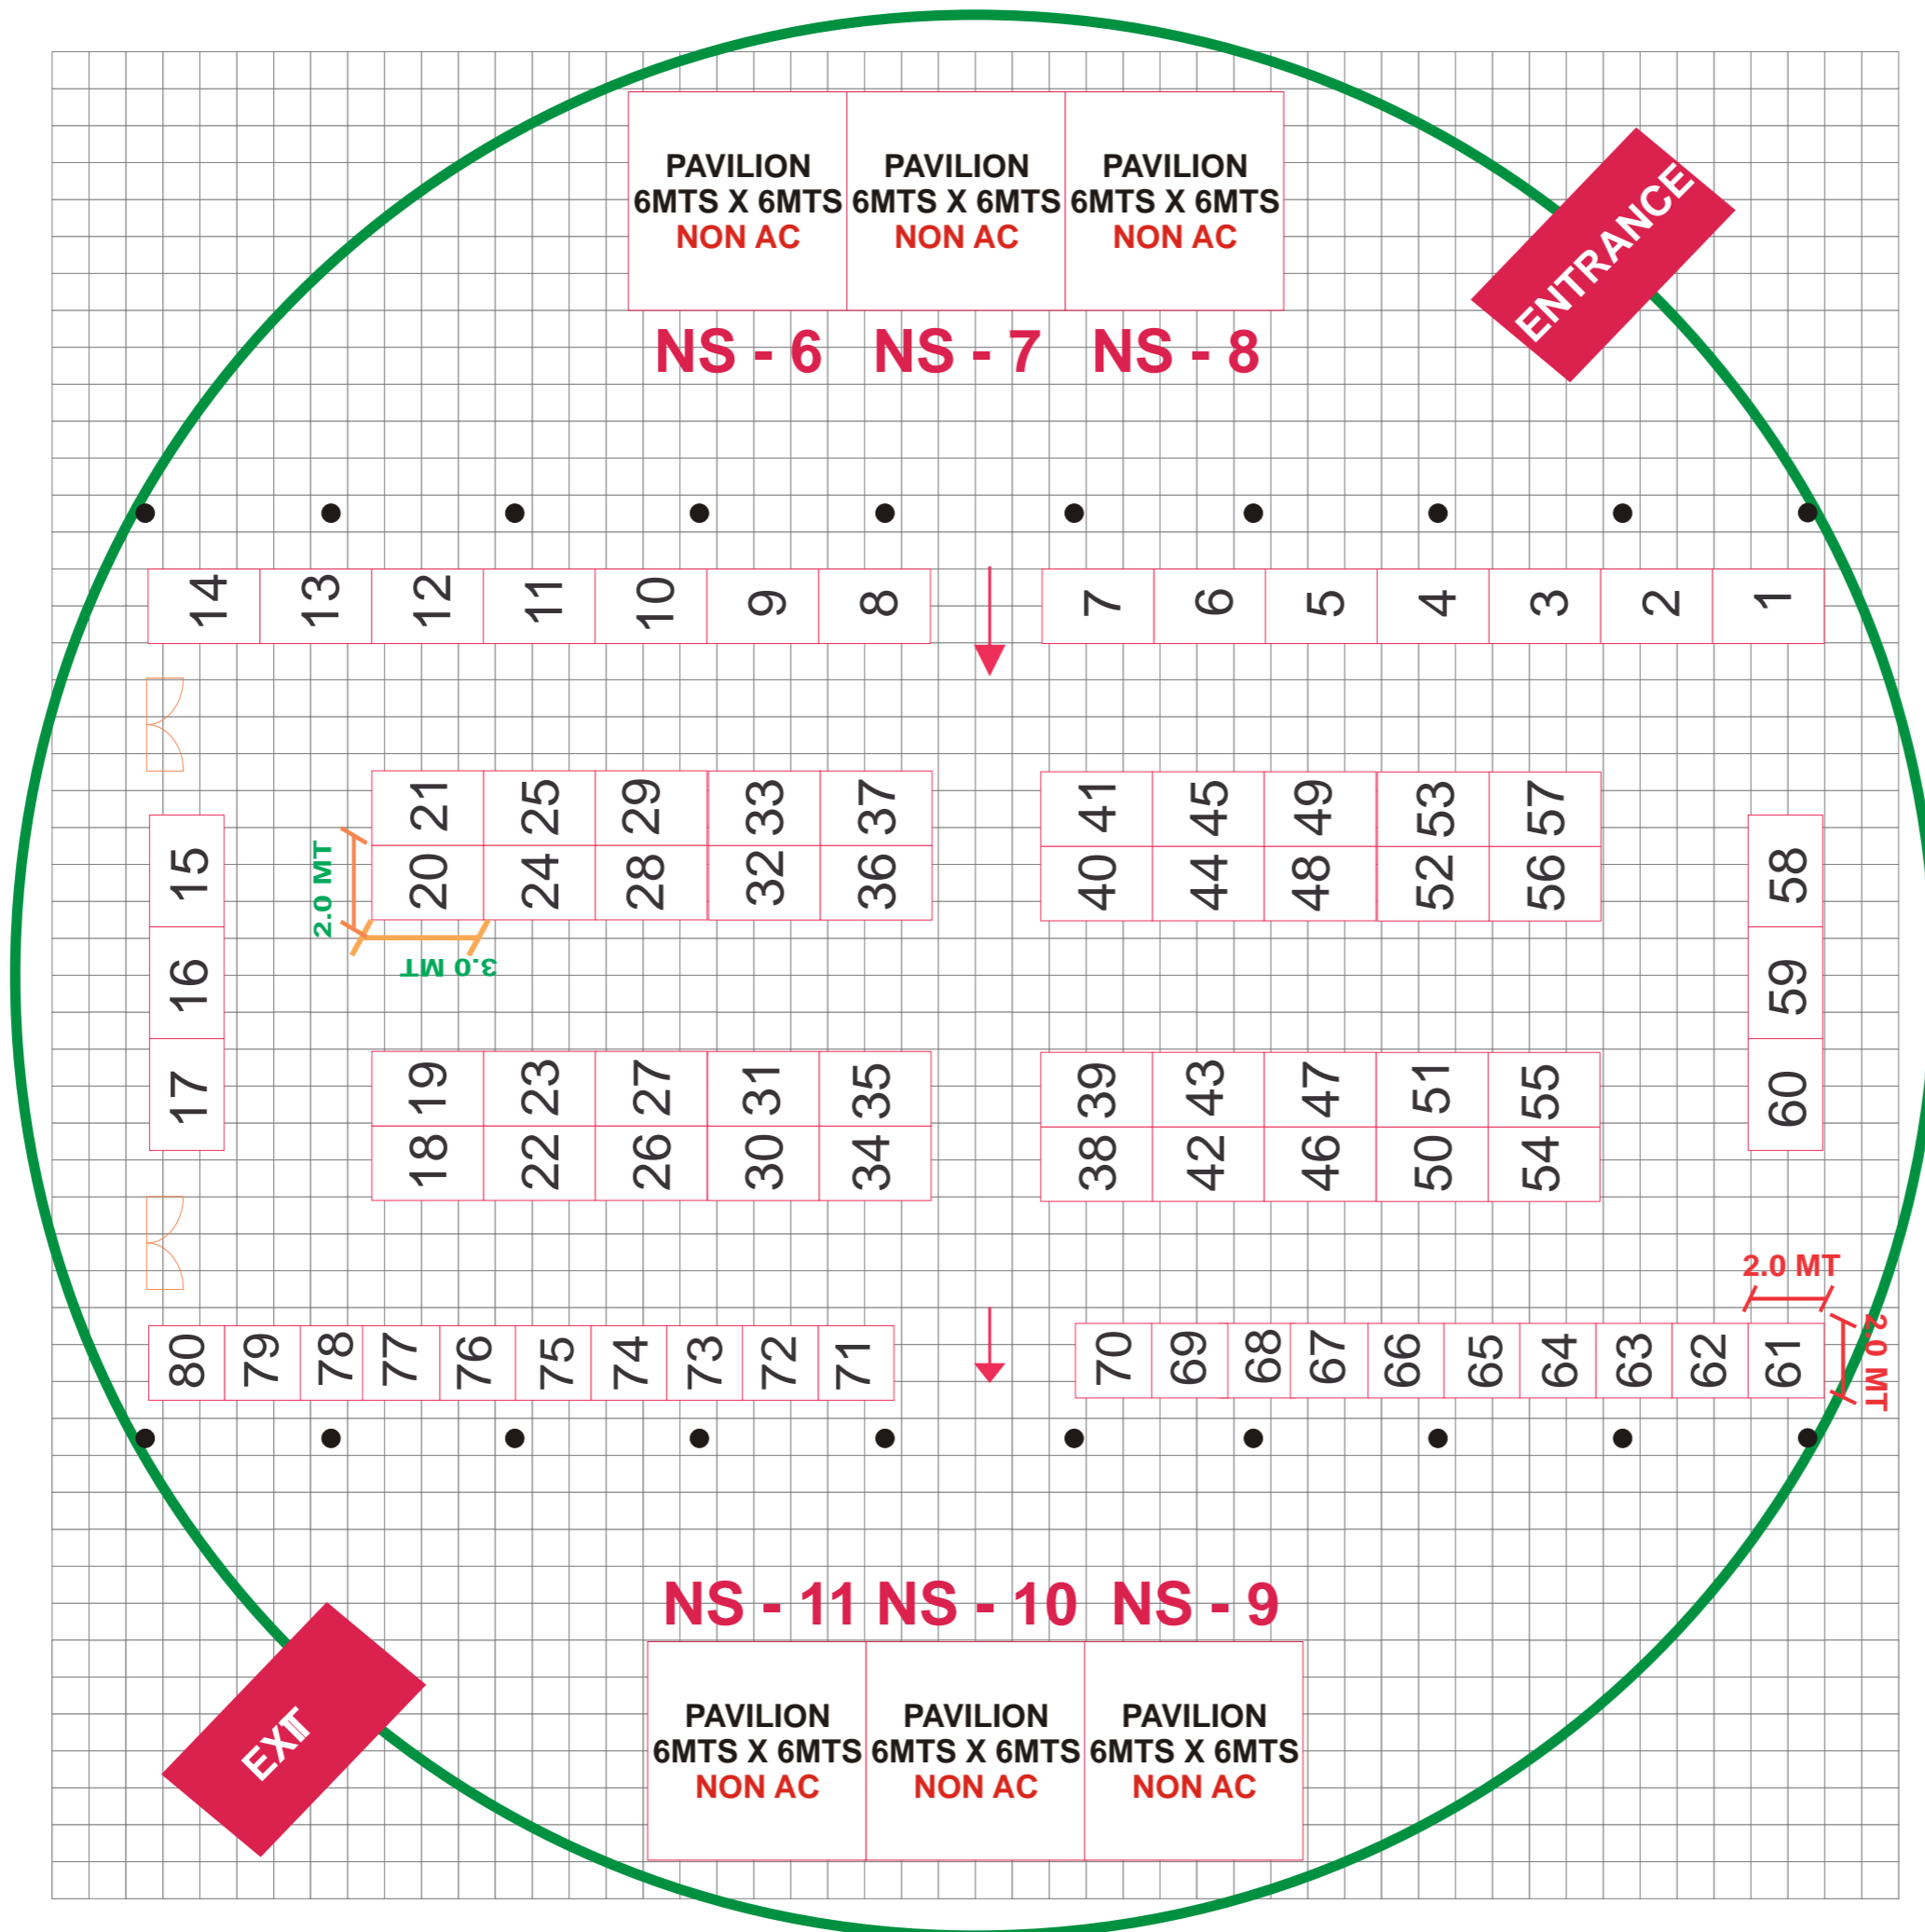

PROPOSED LAYOUTS

HOTEL JAYPEE PALACE & CONVENTION CENTER AGRA

IOACON 2013

TRADE AREA 1 - EXHIBITION COURT

TRADE AREA 2 - TENNIS COURT

TRADE AREA 3 - POOL SIDE LAWNS

PROPOSED LAYOUT FOR EXHIBITION AT EXHIBITION COURT IOACON 2013 3rd - 8th DECEMBER 2013

WAY TO
FOOD COURT
&
EXHIBITION
CONTINUED

PROPOSED LAYOUT FOR EXHIBITION AT POOL SIDE LAWNS (TRADE AREA 3)

IOACON 2013

3rd - 8th DECEMBER 2013

PROPOSED LAYOUT FOR EXHIBITION AT TENNIS COURT (TRADE AREA 2)

IOACON 2013, 3rd - 8th DECEMBER 2013

Scale: 1:1mtr

**PROPOSED LAYOUT FOR EXHIBITION AT BANQUET COURT
IOACON 2013
3rd - 8th DECEMBER 2013**

WAY TO
FOOD COURT & EXHIBITION
CONTINUED

**PROPOSED LAYOUT FOR EXHIBITION AT ANNAPURNA LAWNS
IOACON 2013
3rd - 8th DECEMBER 2013**